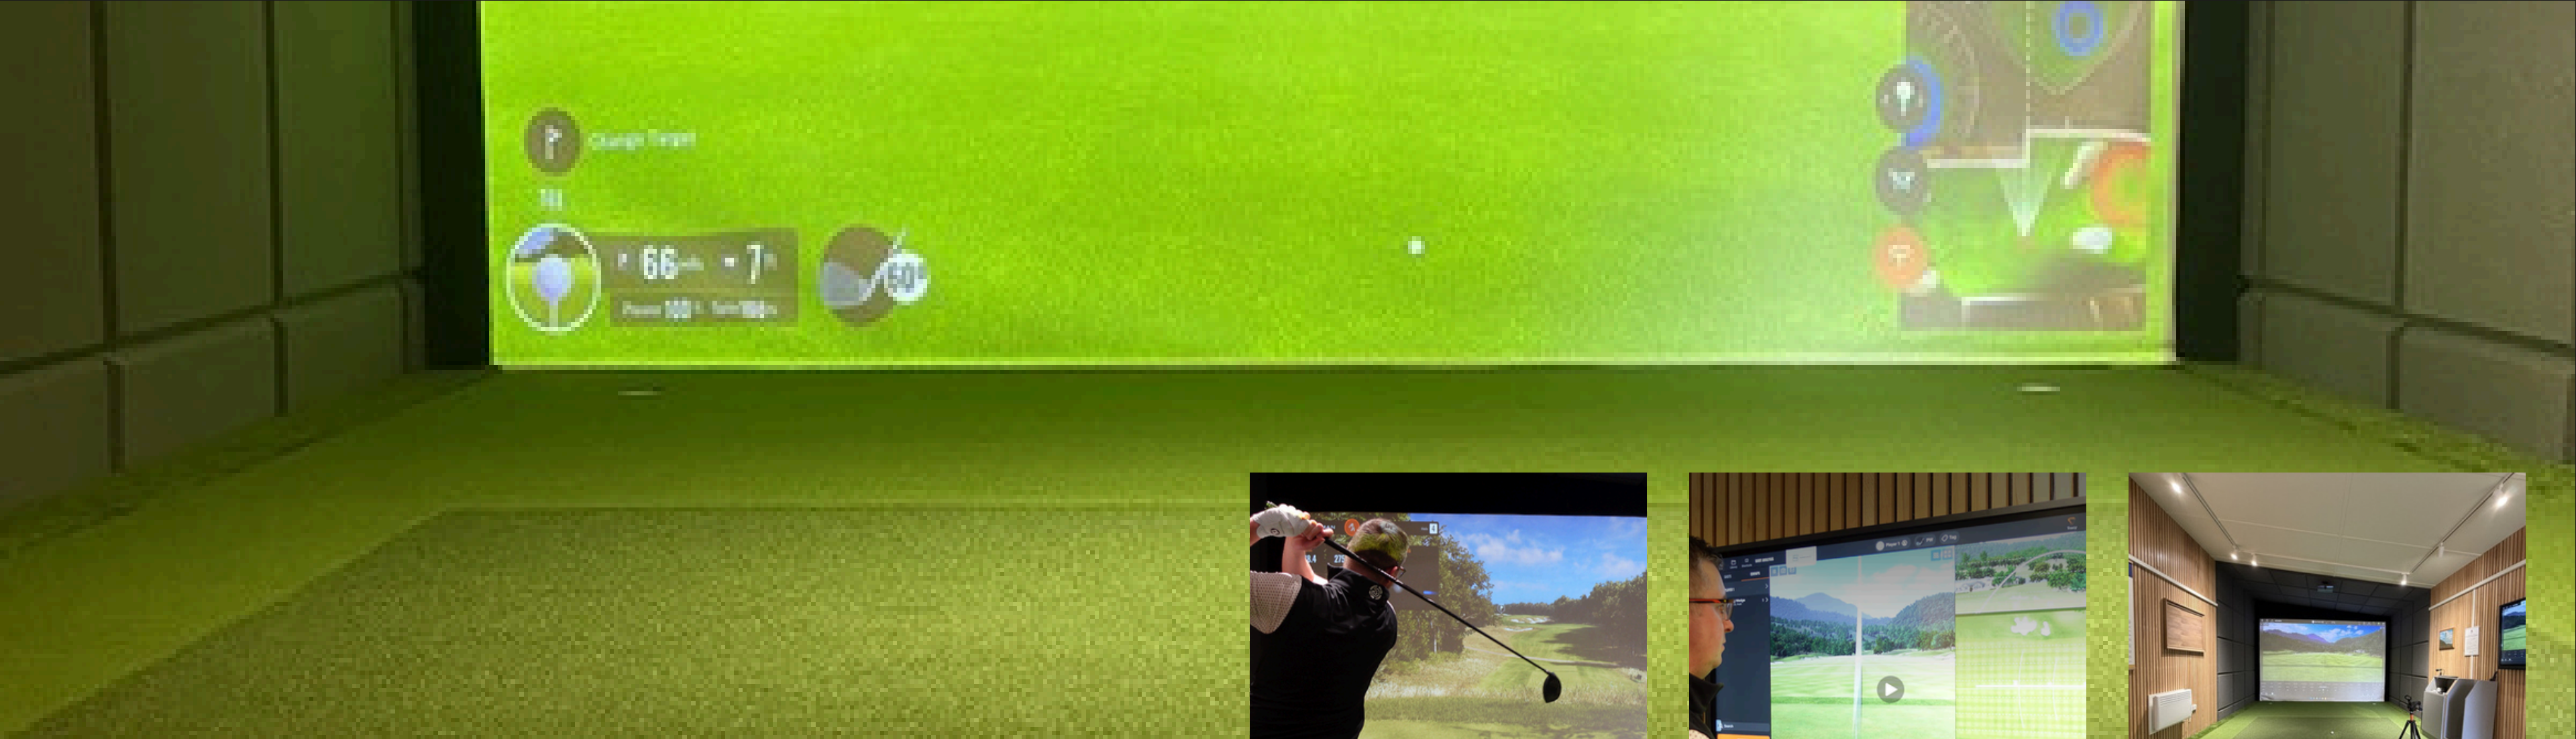

➤ COACHING VENUE

SHREWSBURY SCHOOL

SHREWSBURY SCHOOL, THE SCHOOLS,
SHREWSBURY, SY3 7BAD

WWW.SHREWSBURY.ORG.UK

AT SHREWSBURY SCHOOL, WE UTILISE A HIGH-PERFORMANCE COACHING ENVIRONMENT, ENHANCED BY TRACKMAN TECHNOLOGY, TO DELIVER CLEAR, MEASURABLE PROGRESS IN EVERY SESSION. THIS IS ALSO THE BASE FOR MY ONLINE COURSES AND PROGRAMMES, ALLOWING ME TO PROVIDE THE SAME LEVEL OF DETAIL, STRUCTURE, AND PERFORMANCE-FOCUSED COACHING TO PLAYERS WHEREVER THEY ARE.

COACHING AVAILABILITY:

TUESDAYS - FRIDAYS - 10:00-14:00 AND 18:00-22:00